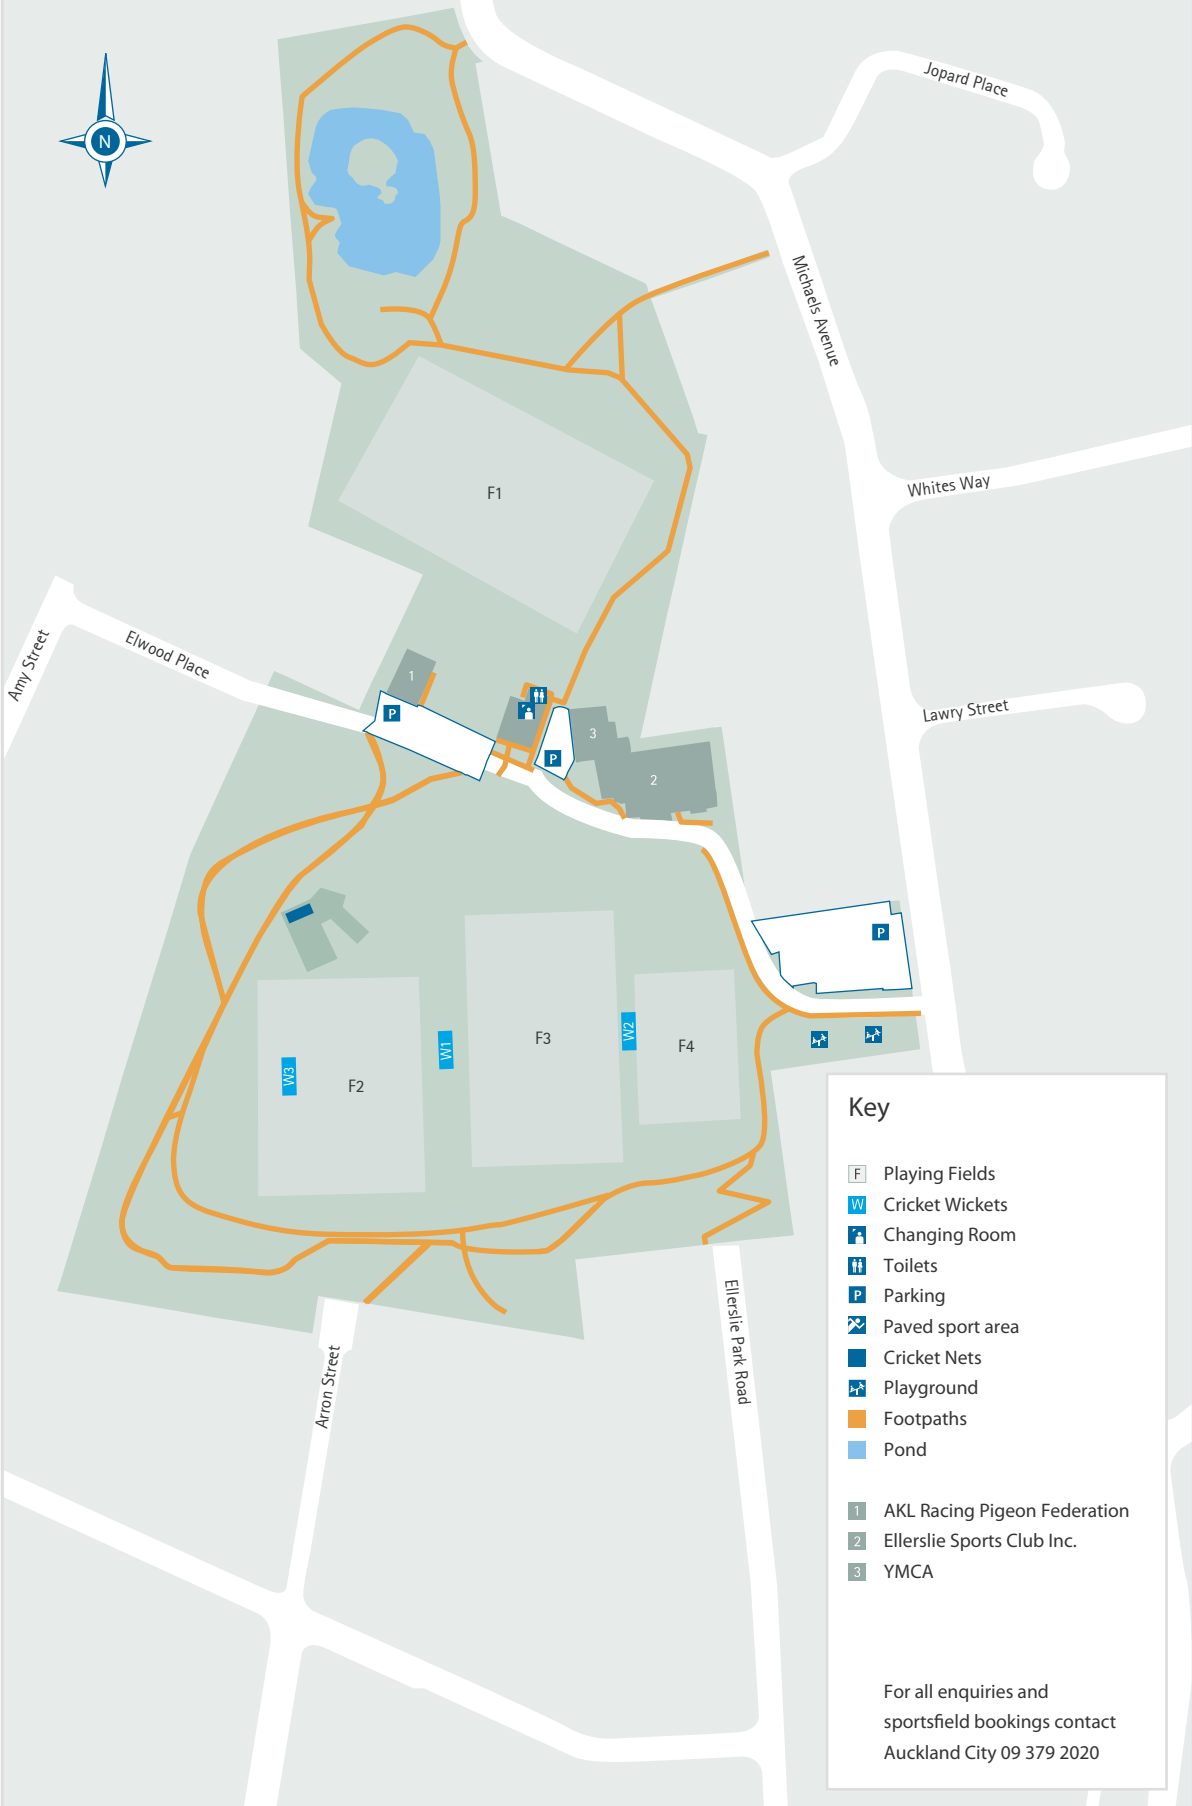

# Michaels Avenue Reserve

## Key

- Playing Fields
- Cricket Wickets
- Changing Room
- Toilets
- Parking
- Paved sport area
- Cricket Nets
- Playground
- Footpaths
- Pond
  
- AKL Racing Pigeon Federation
- Ellerslie Sports Club Inc.
- YMCA