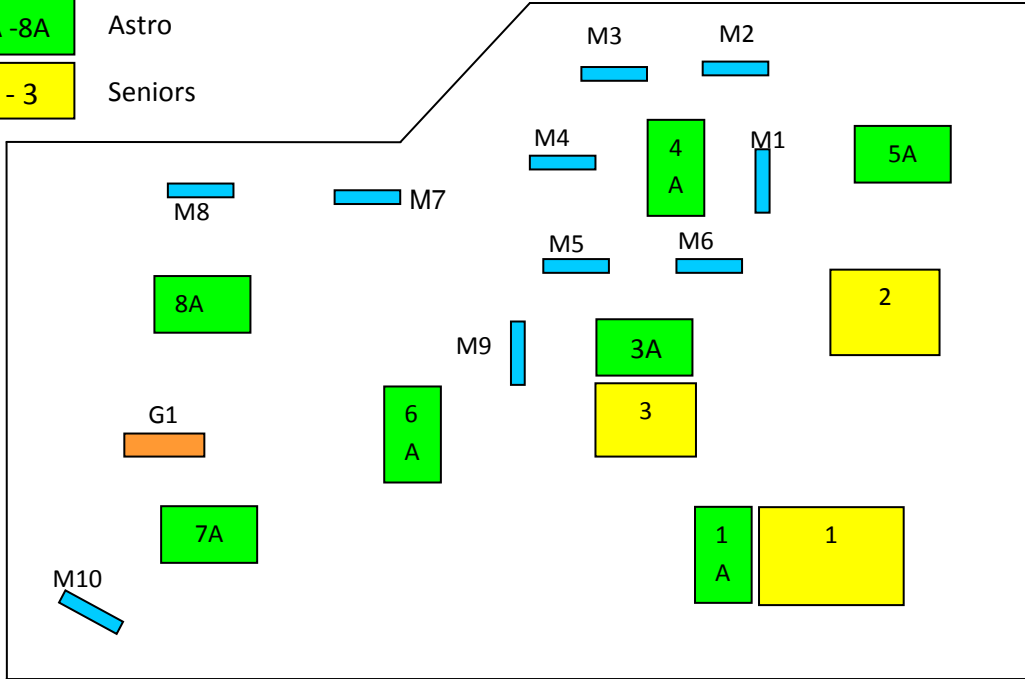

Lloyd Elsmore Park

PAKURANGA HIGHWAY

- M Midgets
- G Girls
- 1A - 8A Astro
- 1 - 3 Seniors

CASCADES ROAD

BELLS ROAD

TOILETS

Club Rooms